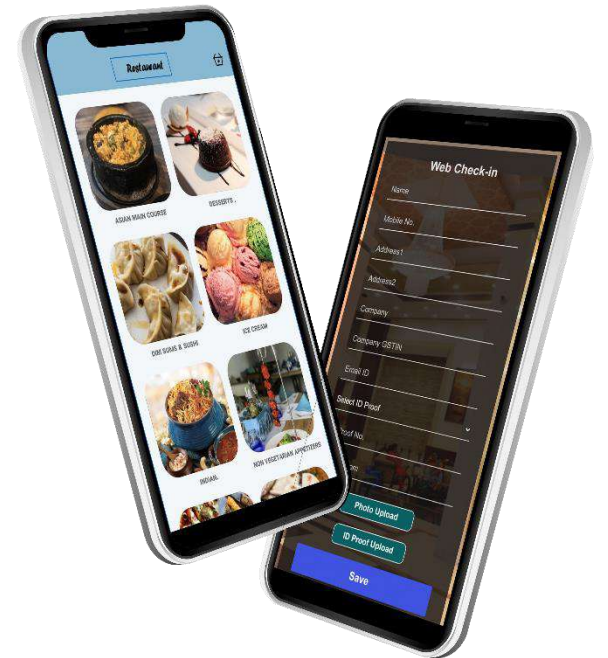

**SMS Interface**

**Tally Interface**

**Web Check-in**

**Mobile MIS**

**Door Lock Interface**

# Seamless Integration & Interfaces

Mobile App/ Channel Manager/ Website / Payment Gateway Interface

QR App Interface/Online Pos Ordering

Door Lock Interface

Biometric/Bar code/ SMS-Email Interface